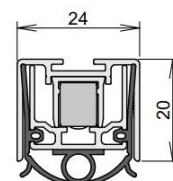

Rainstop® L-24/20 WS

DETAILS

Articlenumber	1-955
Function	hinged door
Türenmaterial	timber, metal, PVC
Application	exterior door
Usage	sound protection, smoke protection, fire protection, accessibility, driving rain

TECHNICAL DATA

Width	24 mm
Height	20 mm
Min. delivery length	230 mm
Max. delivery length	2000 mm
Standard length	750, 900, 1050, 1200, 1250 mm
max. travel	16 mm
Actuation	single-sided
Actuator	sliding acuator
removableInner profile	yes
Outerprofile	aluminium
Surface	silver anodized (C-0)
Sealingprofile	silicone, self-extinguishing

FITTING

Fixing	WS - fixing brackets
Espagnolette bolt	yes

EXAMINATIONS AND CERTIFICATES

Sound	yes
Permanent function 200k	yes
Mio Certificate	yes
Leakage rate certificate	yes
Corrision test	yes
Corrision	yes
Barrier free	yes